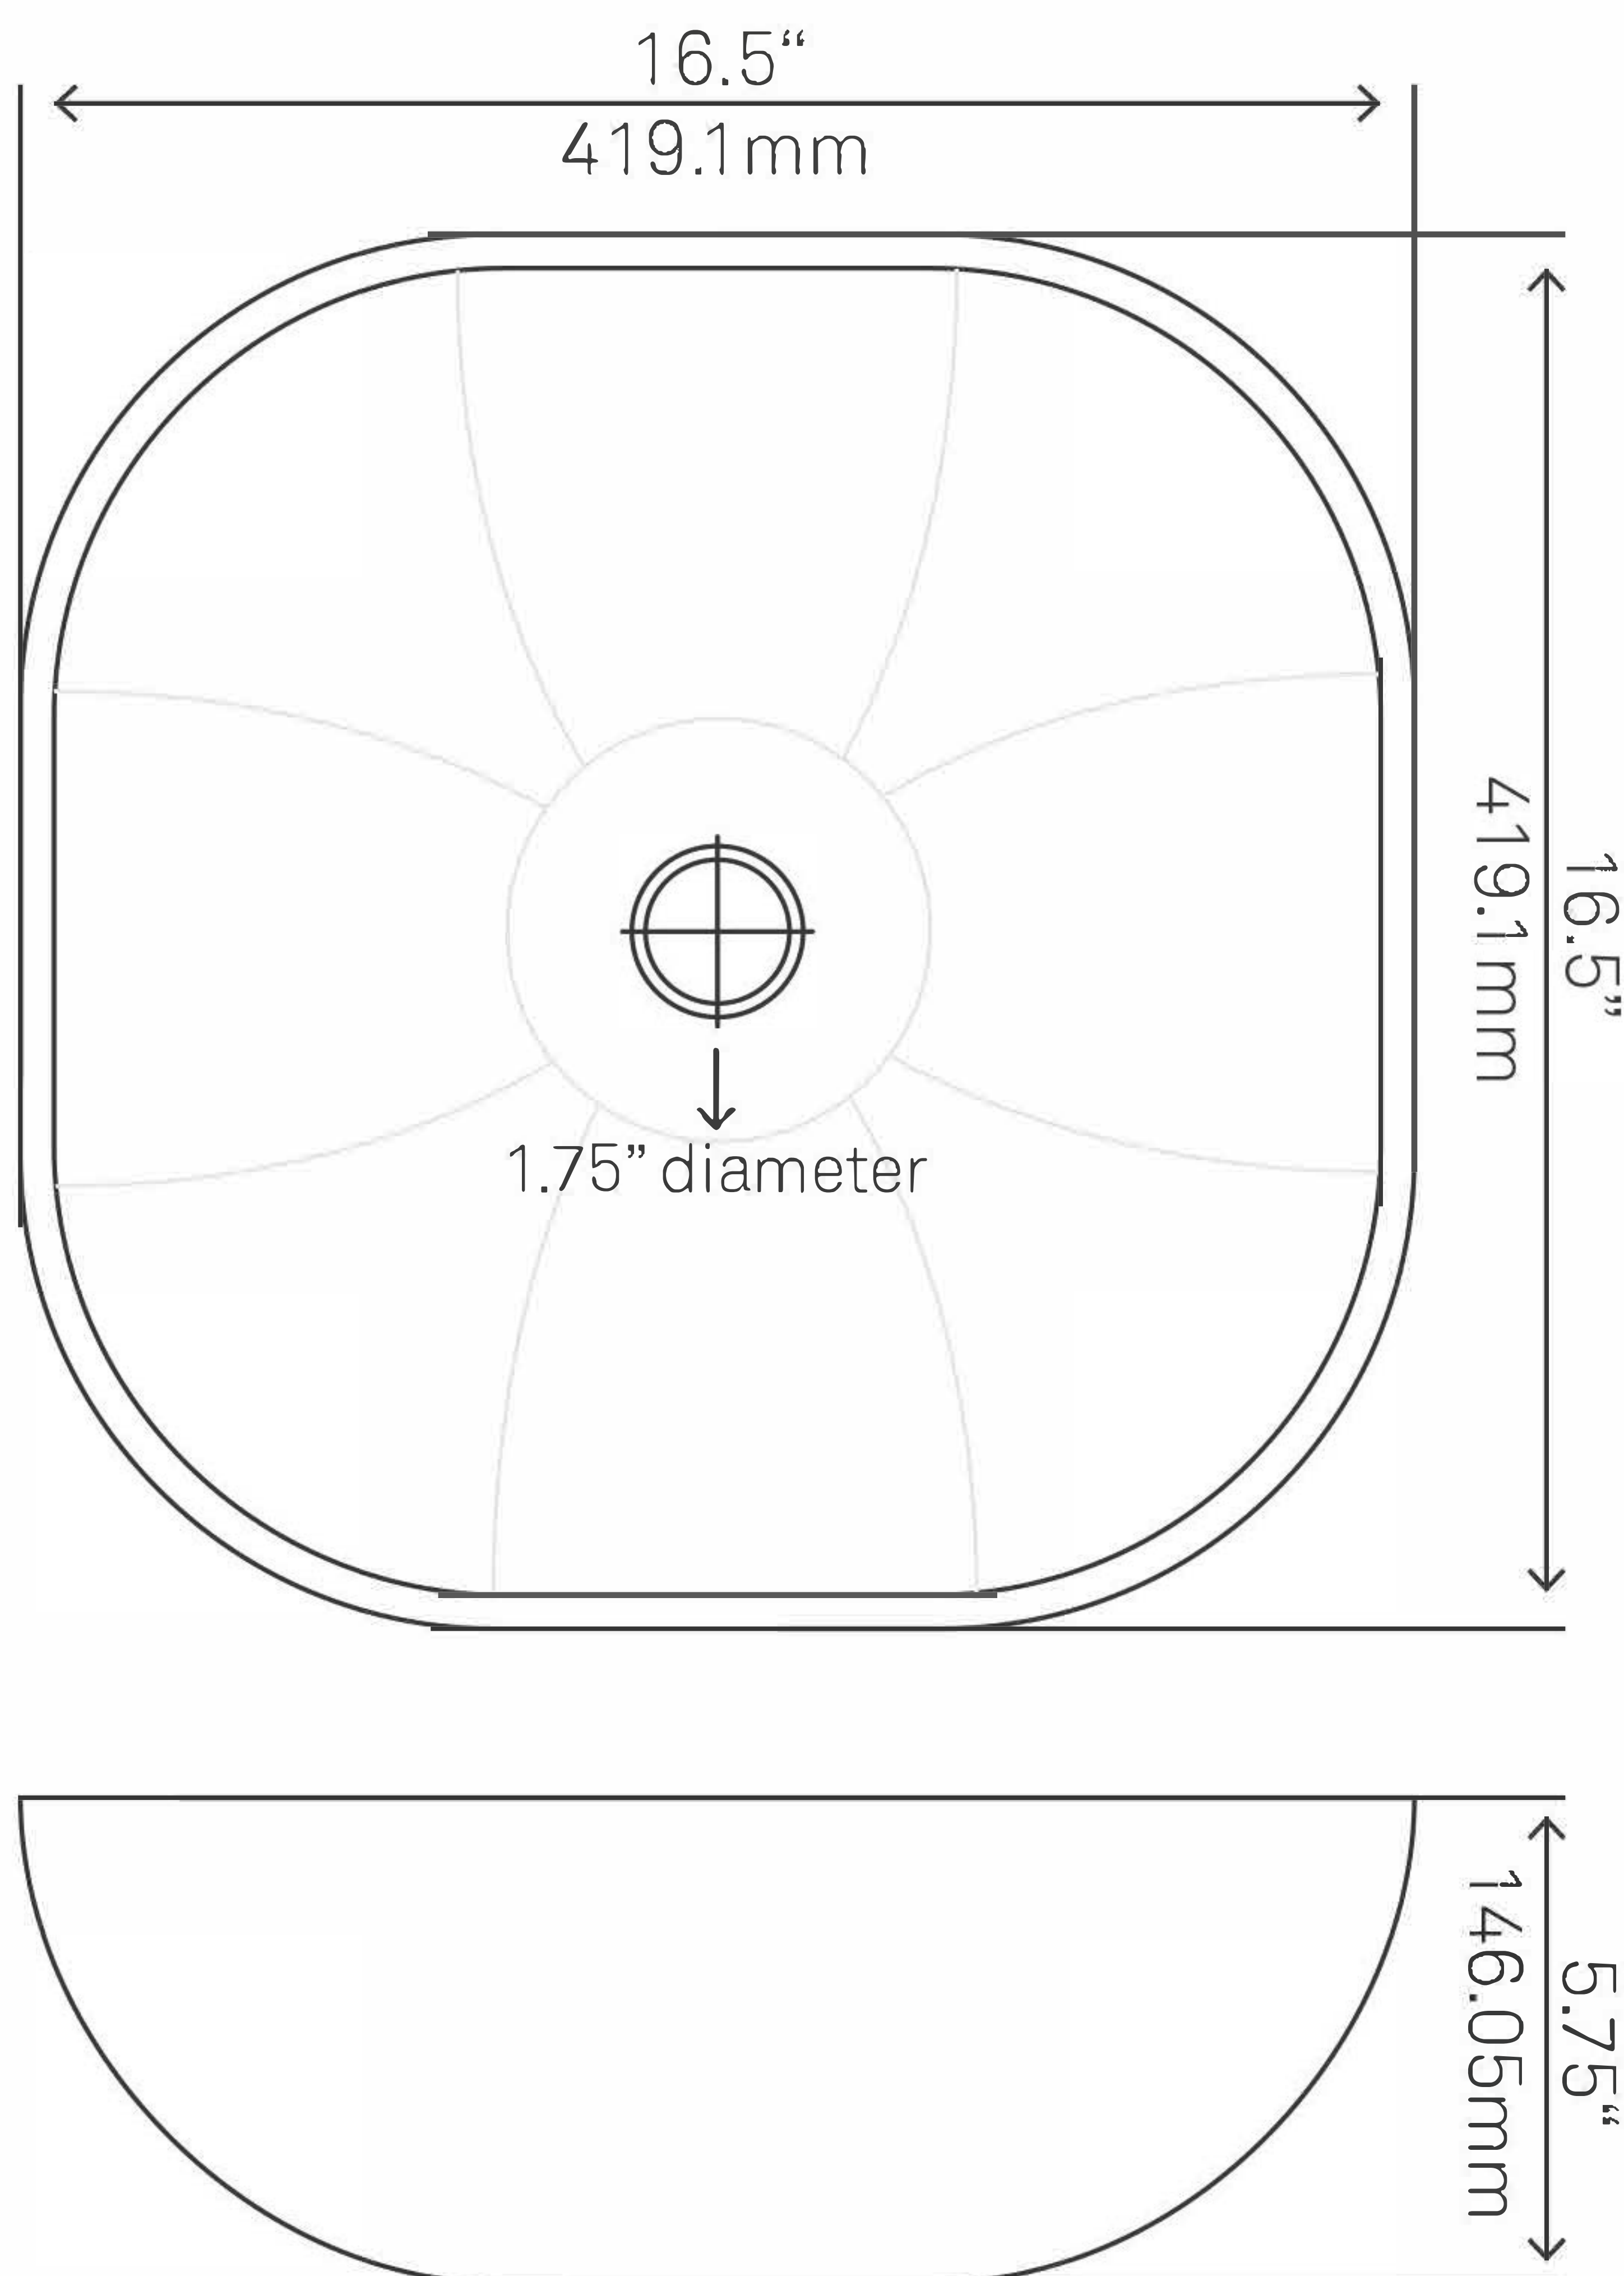

## TIG-8017 PIAZZA Clear Glass Vessel Bathroom Sink

Requested By:

---

Specific Features:

---

### STANDARD SPECIFICATIONS:

- Square clear vessel sink
- Polished inside and out
- Made with high tempered glass
- Scratch resistant and non-porous
- Designed for above counter installation
- Standard U.S. plumbing connections
- 1.75-inch drain opening